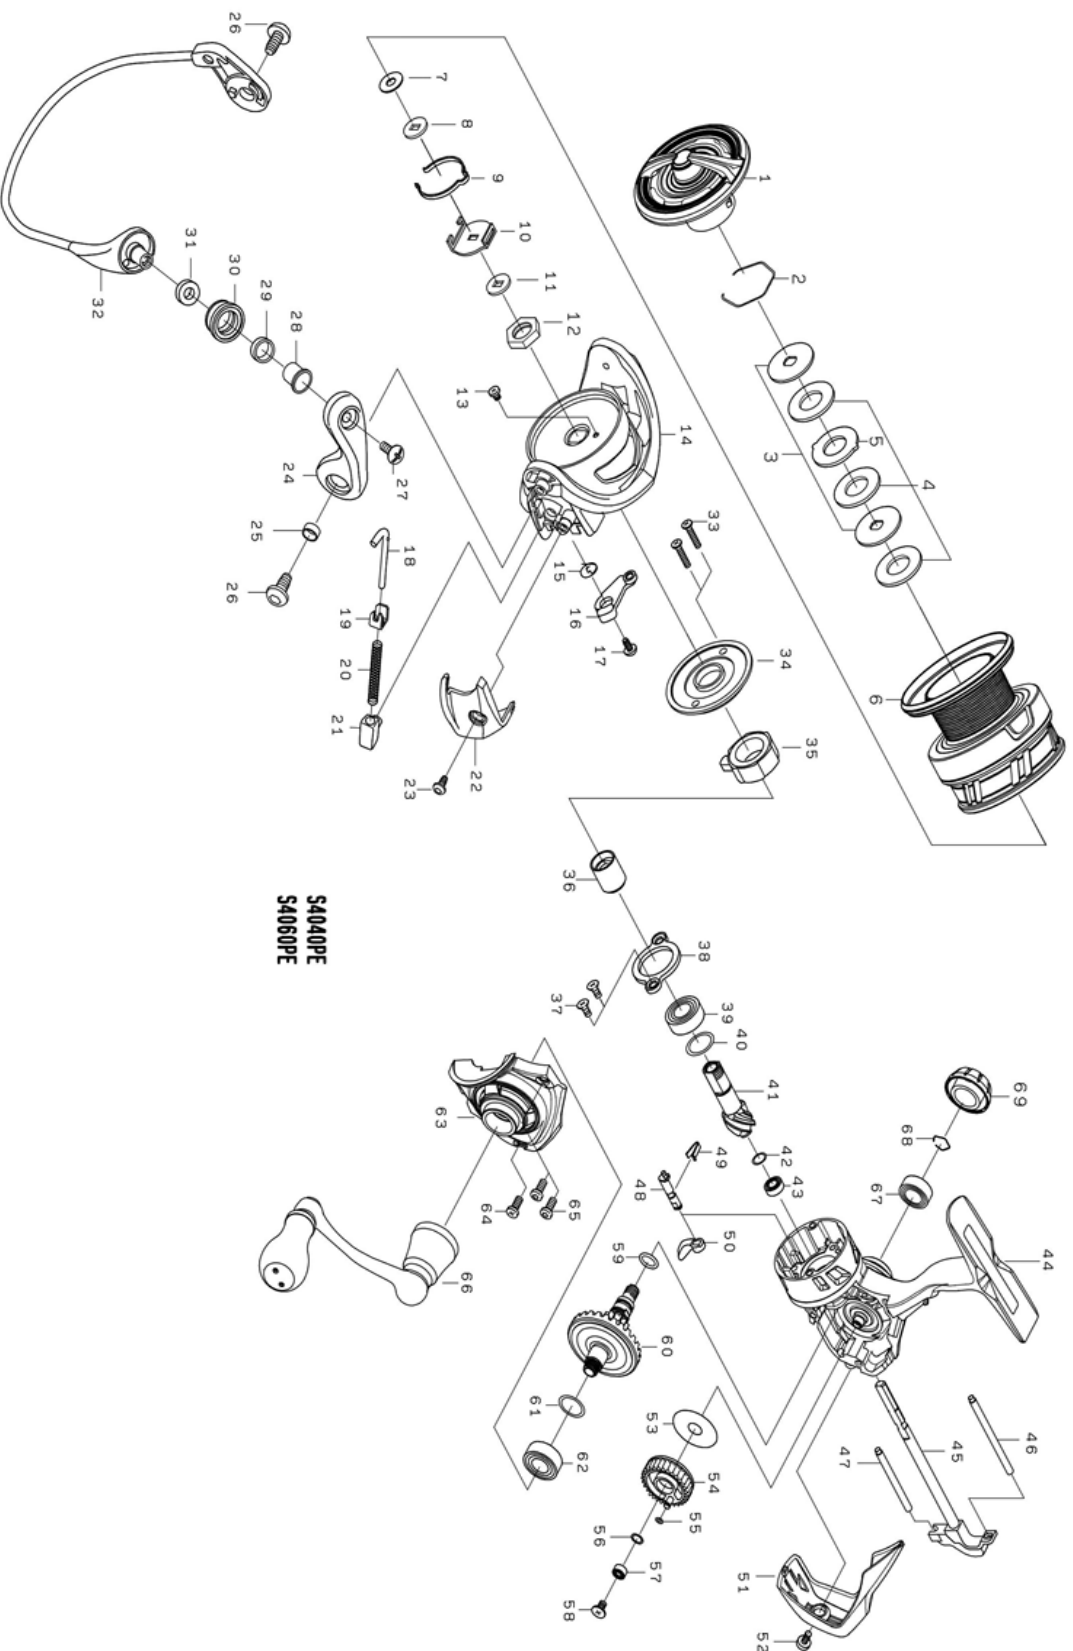

Feel Alive.

20 EMERALDAS X LT 3000S

Please quote by part number, not key number when ordering.
spares@daiwaaustralia.com.au PH: (02) 8644 8644

S4040PE
S4060PE

REEL NAME	MGFT CODE	KEY NO	PARTS CODE	DESCRIPTION
20 EMERALDAS X LT 3000S H		1	6Q424401	DRAG KNOB
20 EMERALDAS X LT 3000S H		2	6Q346101	DRAG WASHER RETAINER
20 EMERALDAS X LT 3000S H		3	6J547001	KEY WASHER
20 EMERALDAS X LT 3000S H		4	6J546801	DRAG WASHER
20 EMERALDAS X LT 3000S H		5	6Q346001	EARED WASHER
20 EMERALDAS X LT 3000S H		6	6Q673201	SPOOL ASSEMBLY
20 EMERALDAS X LT 3000S H		7	6E398003	WASHER (A)
20 EMERALDAS X LT 3000S H		8	6Q348502	WASHER (B)
20 EMERALDAS X LT 3000S H		9	6H416101	SPOOL CLICK LEAF SPRING
20 EMERALDAS X LT 3000S H		10	6M021401	CLICK LEAF SPRING HOLDER
20 EMERALDAS X LT 3000S H		11	6Q344001	WASHER (C)
20 EMERALDAS X LT 3000S H		12	6Q122401	ROTOR NUT
20 EMERALDAS X LT 3000S H		13	6H022701	SCREW (A)
20 EMERALDAS X LT 3000S H		14	6Q120516	ROTOR
20 EMERALDAS X LT 3000S H		15	6H413601	BAIL TRIP LEVER SPRING
20 EMERALDAS X LT 3000S H		16	6Q120701	BAIL TRIP LEVER
20 EMERALDAS X LT 3000S H		17	6H417701	SCREW (B)
20 EMERALDAS X LT 3000S H		18	6Q121201	BAIL SPRING SHAFT
20 EMERALDAS X LT 3000S H		19	6H576101	BAIL SPRING PLATE
20 EMERALDAS X LT 3000S H		20	6H545701	BAIL SPRING
20 EMERALDAS X LT 3000S H		21	6Q121501	BAIL SPRING HOLDER
20 EMERALDAS X LT 3000S H		22	6Q121802	COVER (A)
20 EMERALDAS X LT 3000S H		23	6Q342901	SCREW (C)
20 EMERALDAS X LT 3000S H		24	6Q121609	BAIL ARM
20 EMERALDAS X LT 3000S H		25	6Q121701	COLLAR (A)
20 EMERALDAS X LT 3000S H		26	6Q343401	SCREW (D)
20 EMERALDAS X LT 3000S H		27	6G195602	SCREW (E)
20 EMERALDAS X LT 3000S H		28	6G195501	COLLAR (B)
20 EMERALDAS X LT 3000S H		29	6G220701	COLLAR (C)
20 EMERALDAS X LT 3000S H		30	6J089901	LINE ROLLER
20 EMERALDAS X LT 3000S H		31	6Q203401	COLLAR (D)
20 EMERALDAS X LT 3000S H		32	6Q281001	BAIL ASSEMBLY
20 EMERALDAS X LT 3000S H		33	6G837101	SCREW (F)
20 EMERALDAS X LT 3000S H		34	6Q129001	CAP
20 EMERALDAS X LT 3000S H		35	6J388401	ROLLER CLUTCH
20 EMERALDAS X LT 3000S H		36	6J001403	SPACING SLEEVE
20 EMERALDAS X LT 3000S H		37	6Q126201	SCREW (G)
20 EMERALDAS X LT 3000S H		38	6Q195601	BEARING RETAINER (A)
20 EMERALDAS X LT 3000S H		39	6G535105	BALL BEARING (A)
20 EMERALDAS X LT 3000S H		40	63758502	WASHER (D)
20 EMERALDAS X LT 3000S H		41	6Q245001	PINION GEAR
20 EMERALDAS X LT 3000S H		42	6H931701	SPRING WASHER
20 EMERALDAS X LT 3000S H		43	6G466202	BALL BEARING (B)
20 EMERALDAS X LT 3000S H		44	6Q673001	BODY
20 EMERALDAS X LT 3000S H		45	6Q381701	MAIN SHAFT
20 EMERALDAS X LT 3000S H		46	6Q126302	STABILIZER BAR (A)
20 EMERALDAS X LT 3000S H		47	6Q119102	STABILIZER BAR (B)
20 EMERALDAS X LT 3000S H		48	6Q118101	ANTI REVERSE CAM
20 EMERALDAS X LT 3000S H		49	6H697801	ANTI REVERSE CAM SPRING
20 EMERALDAS X LT 3000S H		50	6Q118001	ANTI REVERSE LEVER
20 EMERALDAS X LT 3000S H		51	6Q351703	REAR COVER
20 EMERALDAS X LT 3000S H		52	6Q342901	SCREW (H)
20 EMERALDAS X LT 3000S H		53	6H595701	WASHER (E)
20 EMERALDAS X LT 3000S H		54	6Q381601	OSCILLATE GEAR
20 EMERALDAS X LT 3000S H		55	6G466001	O RING (A)
20 EMERALDAS X LT 3000S H		56	6H129201	WASHER (F)
20 EMERALDAS X LT 3000S H		57	6G469007	BALL BEARING (C)
20 EMERALDAS X LT 3000S H		58	6Q126101	SCREW (I)
20 EMERALDAS X LT 3000S H		59	6G670501	O RING (B)
20 EMERALDAS X LT 3000S H		60	6Q655001	DRIVE GEAR